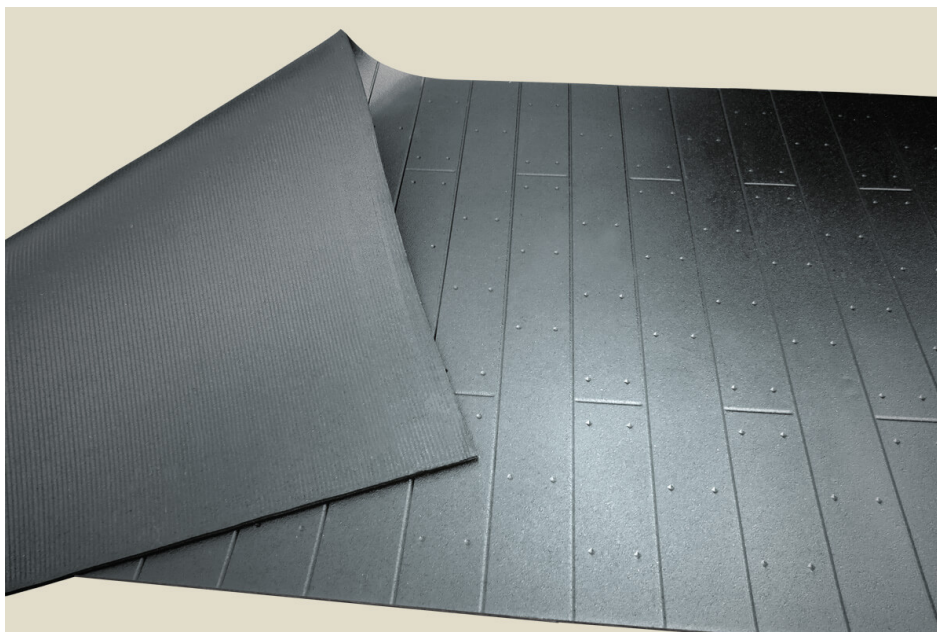

More safety and calmness

Who isn't familiar with the loud banging of hooves against loosebox walls, be it due to food envy stress or not liking a new loosebox neighbor? These repeated kicks can, however, cause injuries to the horse and damage the wall. The BELMONDO® Rodeo impact protection mats not only prevent damage to the legs of a horse and the wall but also ensure more calmness in the stable. Horses often lose the desire to kick a wall, as the noise is significantly reduced. The vulcanized rubber of BELMONDO® Rodeo is extremely durable. The high-quality surface enriches a stable with an appealing wooden plank look. The surface is impermeable to water and easy to clean. It is a good idea to use curved washers from our product range when installing the mat – thus ensuring that a horse does not accidentally injure itself on the fixing. The impact protection is suitable for looseboxes as well as for service areas or veterinary clinics.

- Shock absorbing
- Protects hooves and legs
- Prevents damage to walls
- Appealing wooden plank look

BELMONDO® Rodeo: Technical data

Dimensions	Thickness	Width	Length
	12 mm	130 cm	350 cm

Wall

Installation and fixing